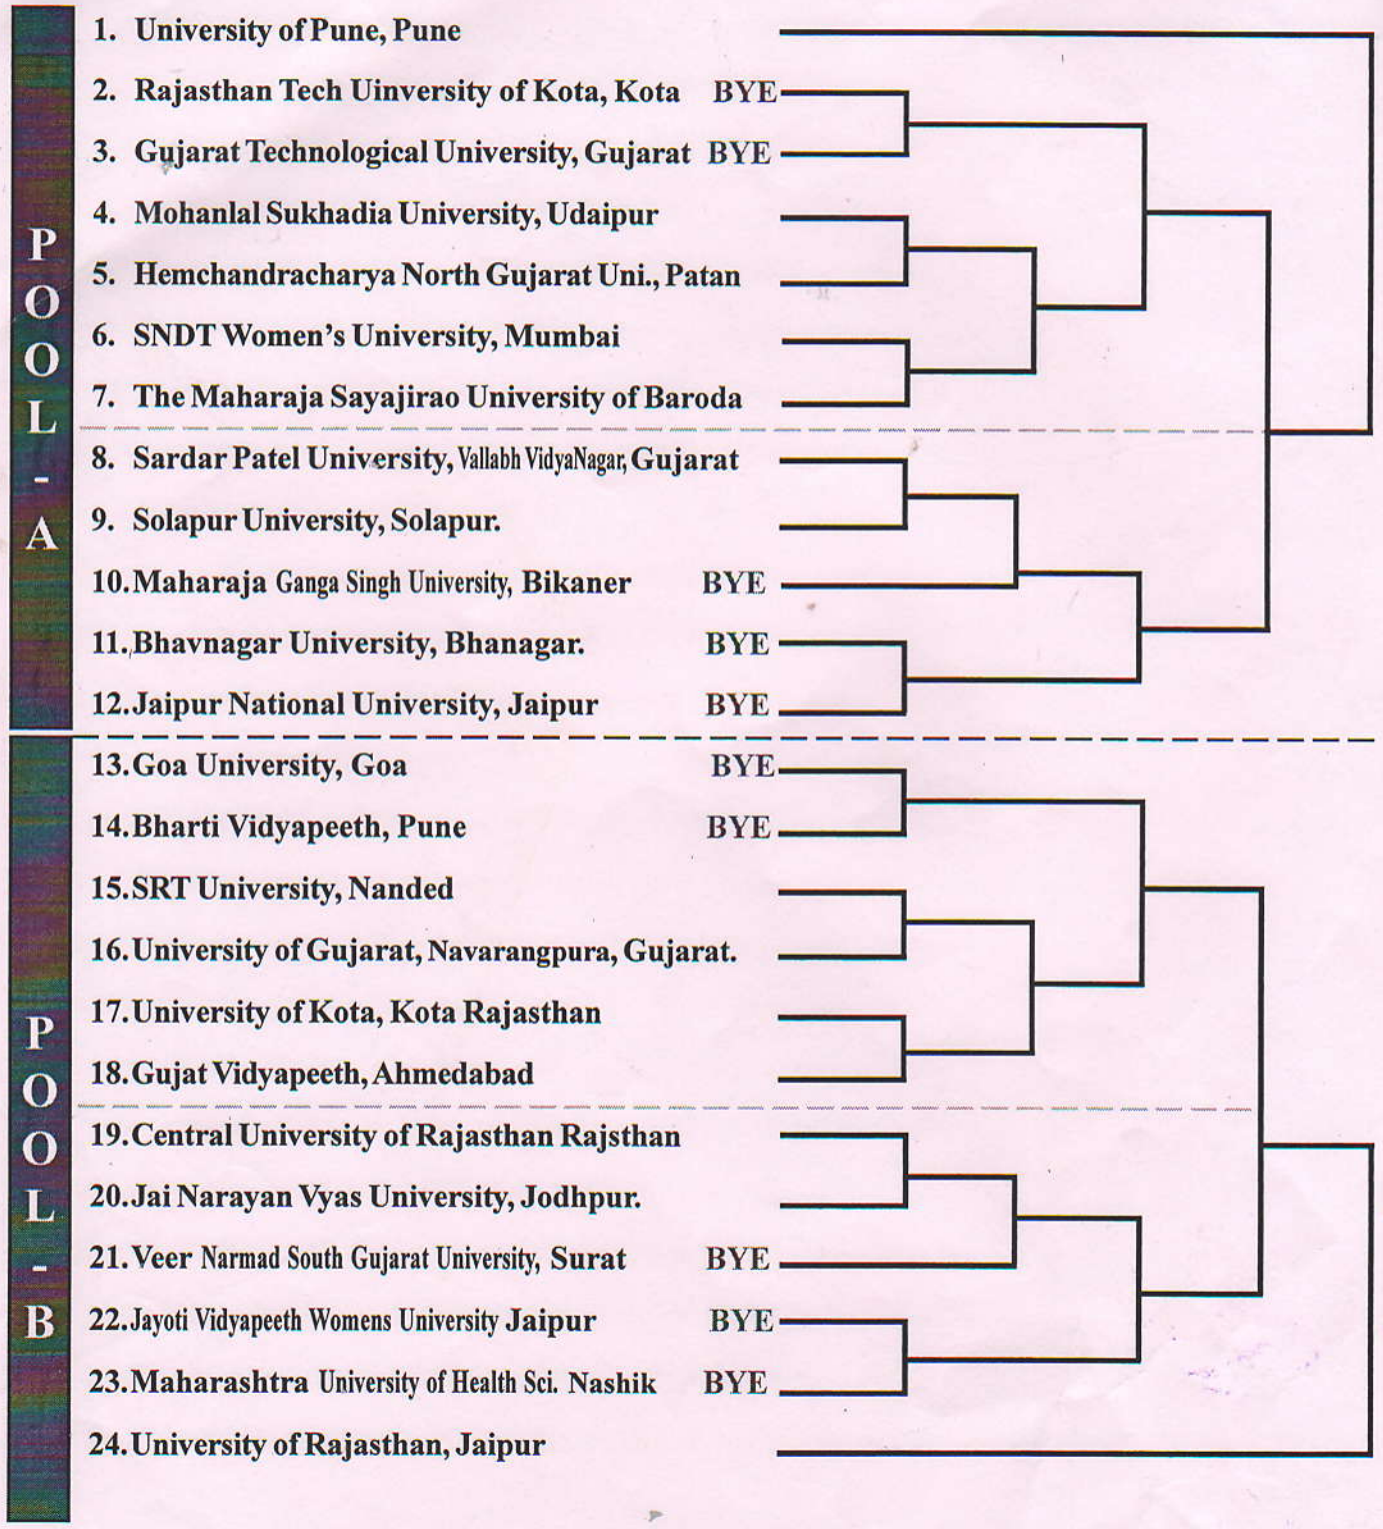

26	Mahatma Phule Krishi Vidyapeeth, Rahuri, Ahmednagar
27	Banasthali University, Rajasthan
28	Swami Keshwanad Rajasthan Agri University Bikaner
29	Maharana Pratap University of Agri & Tech Udaipur
30	Maharaja Ganga Singh University, Bikaner
31	Goa University, Goa
32	Central University of Rajasthan Rajasthan
33	Janardan Rai Nagar Rajasthan University, Udaipur
34	Rajasthan Tech University of Kota, Kota
35	Maharashtra Animal & Fishery Sciences University, Nagpur
36	Pacific Academy of Higher Edu & Research University,
37	Pacific Academy of Higher Edu & Research University, Rajasthan
38	Gujarat Technological University, Gujarat
39	The IIS University, Jaipur
40	Indian Institute of Teacher Education, Gandhinagar
41	Jaipur National University, Jaipur (Rajasthan)
42	Gujarat Ayurved University Jamnagar
43	DYPSA Dr. DY Patil Sport Academy, Mumbai
44	Jayoti Vidyapeeth Womens University Jaipur
45	Solapur University, Solapur
46	Symbiosis International University, Pune
47	Gujarat University, Navrangpura, Ahmedabad

1) Results

Men:

- i) **Winners:** - Jaipur National University, Jaipur.
  ii) **Runners up:** - University of Mumbai, Mumbai.
  iii) **Third Position:** - University of Rajasthan , Jaipur.
  iv) **Fourth Position:** - Dr. Babasaheb Ambedkar Marathwada University, Aurangabad.

Women:

- i) **Winners :-** University of Mumbai, Mumbai.
  ii) **Runners up:-** Dr. Babasaheb Ambedkar Marathwada University, Aurangabad.
  iii) **Third Position :-** University of Pune, Pune.
  iv) **Fourth Position :-** University of Rajasthan, Jaipur.

(Detailed results together with a copy of the Draw/ Program are attached herewith. However in case of individual event, new If any, created be mentioned)

Signature _____

Organizing Secretary
Sports Committee

Emad
DIRECTOR
DEPT. OF SPORTS
Dr. Babasaheb Ambedkar
Marathwada University,
Aurangabad.

FIXTURE OF THE WEST ZONE INTER UNIVERSITY TABLE-TENNIS (W) TOURNAMENT 2013-14

T
A
B
L
E
-
T
E
N
N
I
S
(
W
)