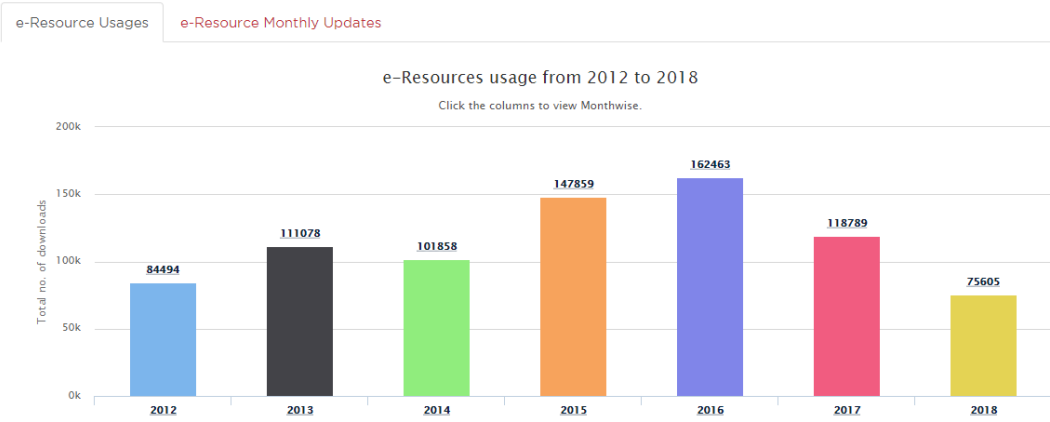

E-Recourses Usage Statistics – Screen Shot

Welcome Dr. Babasaheb Ambedkar Marathwada University

© INFLIBNET 2018 Information and Library Network Centre, Gandhinagar, Gujarat, India.