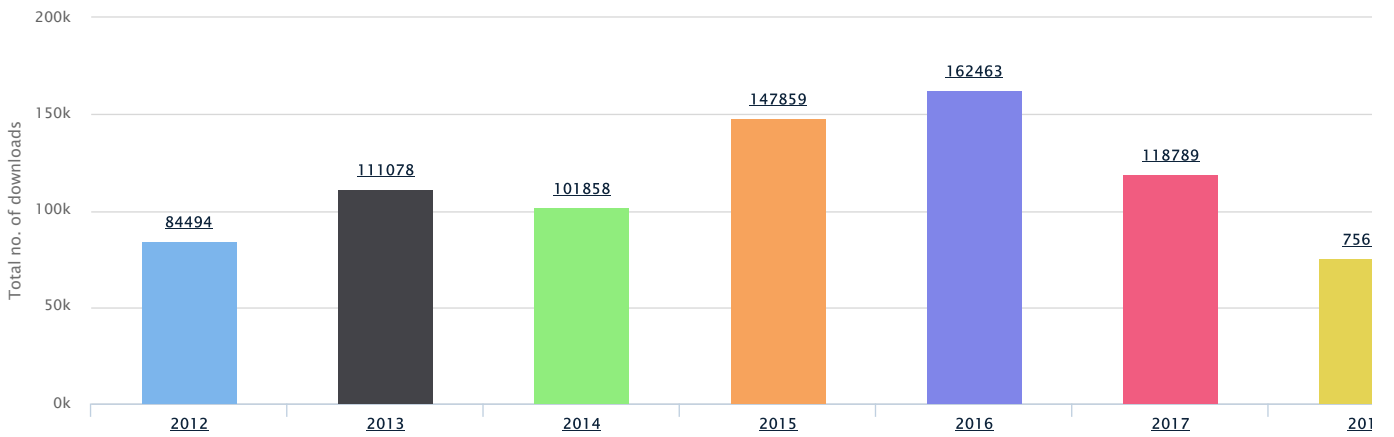

e-Resource Usages e-Resource Monthly Updates

e-Resources usage from 2012 to 2018

Click the columns to view Monthwise.

© INFLIBNET 2018 Information and Library Network Centre, Gandhinagar, Gujarat, India. (<http://www.inflibnet.ac.in>)