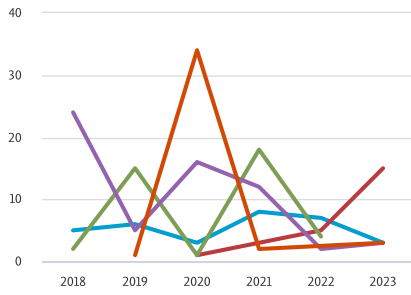

Analyze search results

[Back to results](#)

[Export](#) [Print](#) [Email](#)

AFFIL (dr. AND babasaheb AND ambedkar AND marathwada AND university)

1,488 document results

Select year range to analyze: 2018 to 2023 [Analyze](#)

Year ↓	Documents ↑
2023	264
2022	242
2021	278
2020	290
2019	219
2018	195

Documents by year

Click on cards below to see additional data.

Documents per year by source

Documents by author

Documents by affiliation