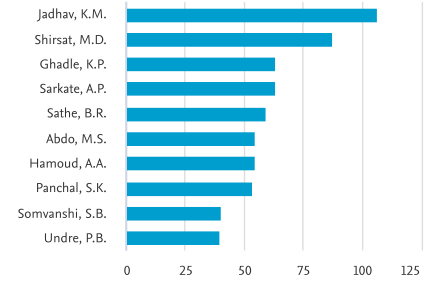

Analyze search results

[Back to results](#)

[Export](#) [Print](#) [Email](#)

AFFIL (dr. AND babasaheb AND ambedkar AND marathwada AND university)

1,488 document results

Select year range to analyze: 2018 to 2023 [Analyze](#)

Year ↓	Documents ↑
2023	264
2022	242
2021	278
2020	290
2019	219
2018	195

Documents by year

Click on cards below to see additional data.

Documents per year by source

Documents by author

Documents by affiliation